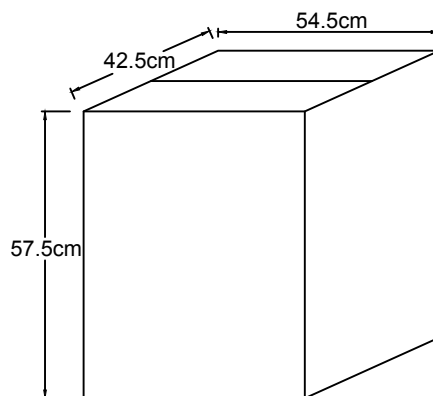

IT'S ABOUT RoMi[®]

CITY LIGHTS
↳ technical drawing & packing details

LISBON/TABLE LAMP(LISBON/T)

SIZE: Max.Height 50.5CM

E14, MAX 5W LED

PACKING DETAILS

BOX Sizes: 54.5*42.5*57.5CM

Total CBM: 0.133

G.W: 9.54 KGS

N.W: 5.68KGS

NUMBER OF BOXES:4PCS