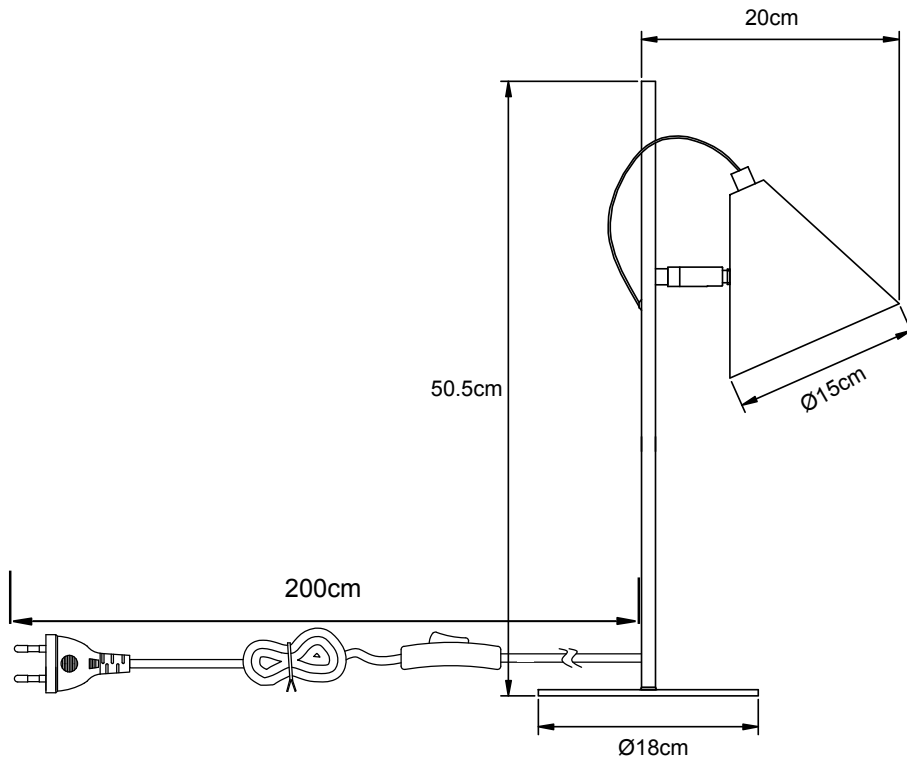

IT'S ABOUT RoMi[®]

CITY LIGHTS
↳ technical drawing & packing details

LISBON/TABLE LAMP(LISBON/T)

SIZE: Max.Height 50.5CM

E14, MAX 5W LED

PACKING DETAILS

BOX Sizes: 54.5*42.5*57.5CM

Total CBM: 0.133

G.W: 9.54 KGS

N.W: 5.68KGS

NUMBER OF BOXES:4PCS